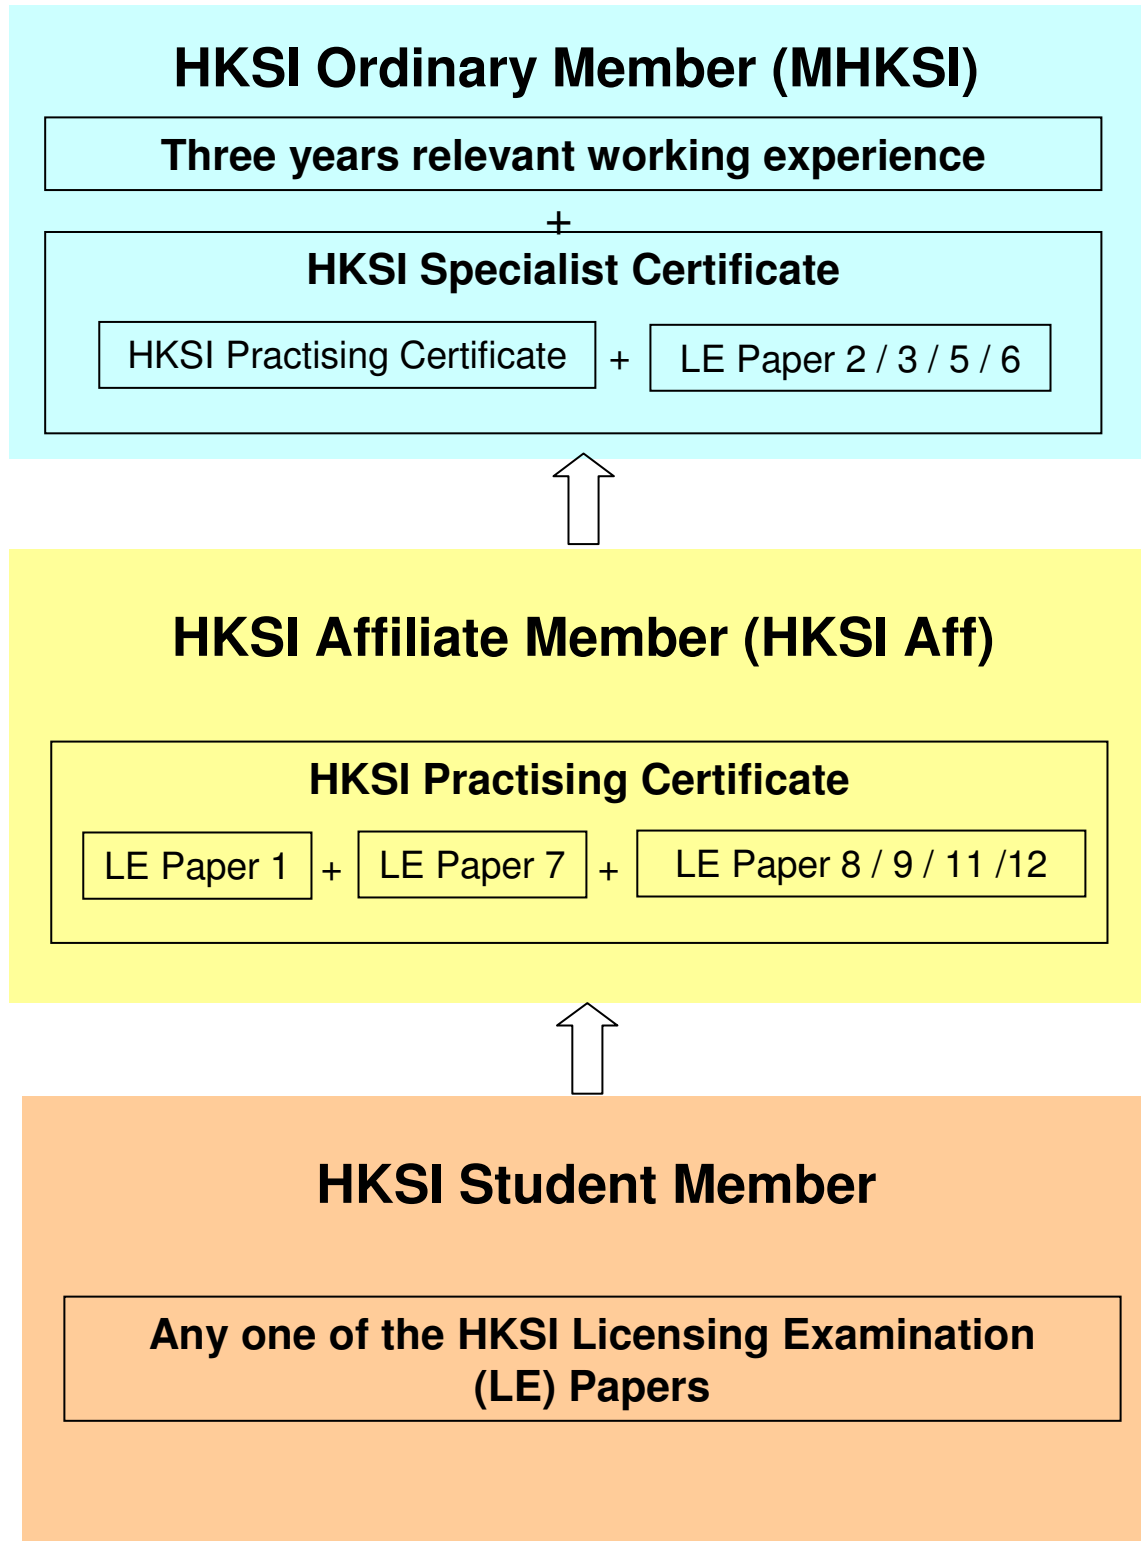

Roadmap of Membership Progression

for HKSI LE candidates*

* Other paths of membership progression are available for non-LE candidates. Please visit our website or contact us at our membership hotline on 3120 6170 or via member@hksi.org for details.